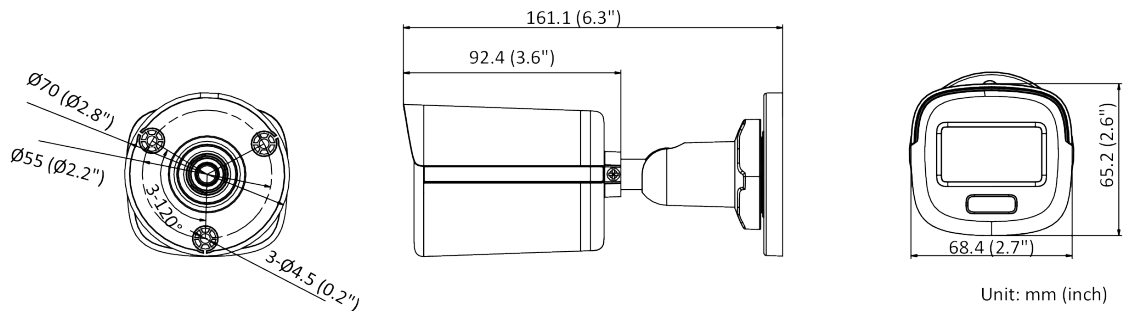

Dimension

Accessory

Distributed by

HIKVISION®

Headquarters

No.555 Qianmo Road, Binjiang District,
Hangzhou 310051, China
T +86-571-8807-5998
overseasbusiness@hikvision.com

Hikvision USA
T +1-909-895-0400
sales.usa@hikvision.com

Hikvision Australia
T +61-2-8599-4233
salesau@hikvision.com

Hikvision India
T +91-22-28469900
sales@pramahikvision.com

Hikvision Canada
T +1-866-200-6690
sales.canada@hikvision.com

Hikvision Thailand
T +662-275-9949
sales.thailand@hikvision.com

Hikvision Europe
T +31-23-5542770
sales.eu@hikvision.com

Hikvision Italy
T +39-0438-6902
info.it@hikvision.com

Hikvision Brazil
T +55 11 3318-0050
Latam.support@hikvision.com

Hikvision Turkey
T +90 (216)521 7070- 7074
sales.tr@hikvision.com

Hikvision Malaysia
T +601-7652-2413
sales.my@hikvision.com

Hikvision UK & Ireland
T +01628-902140
sales.uk@hikvision.com

Hikvision South Africa
Tel: +27 (10) 0351172
sale.africa@hikvision.com

Hikvision France
T +33(0)1-85-330-450
info.fr@hikvision.com

Hikvision Kazakhstan
T +7-727-9730667
nikia.panfilov@hikvision.ru

Hikvision Vietnam
T +84-974270888
sales.vt@hikvision.com

Hikvision UAE
T +971-4-4432090
salesme@hikvision.com

Hikvision Singapore
T +65-6684-4718
sg@hikvision.com

Hikvision Spain
T +34-91-737-16-55
info.es@hikvision.com

Hikvision Tashkent
T +99-87-1238-9438
uzb@hikvision.ru

Hikvision Hong Kong
T +852-2151-1761
info.hk@hikvision.com

Hikvision Russia
T +7-495-669-67-99
saleru@hikvision.com

Hikvision Korea
T +82-(0)31-731-8817
sales.korea@hikvision.com

Hikvision Poland
T +48-22-460-01-50
info.pl@hikvision.com

Hikvision Indonesia
T +62-21-2933759
Sales.Indonesia@hikvision.com